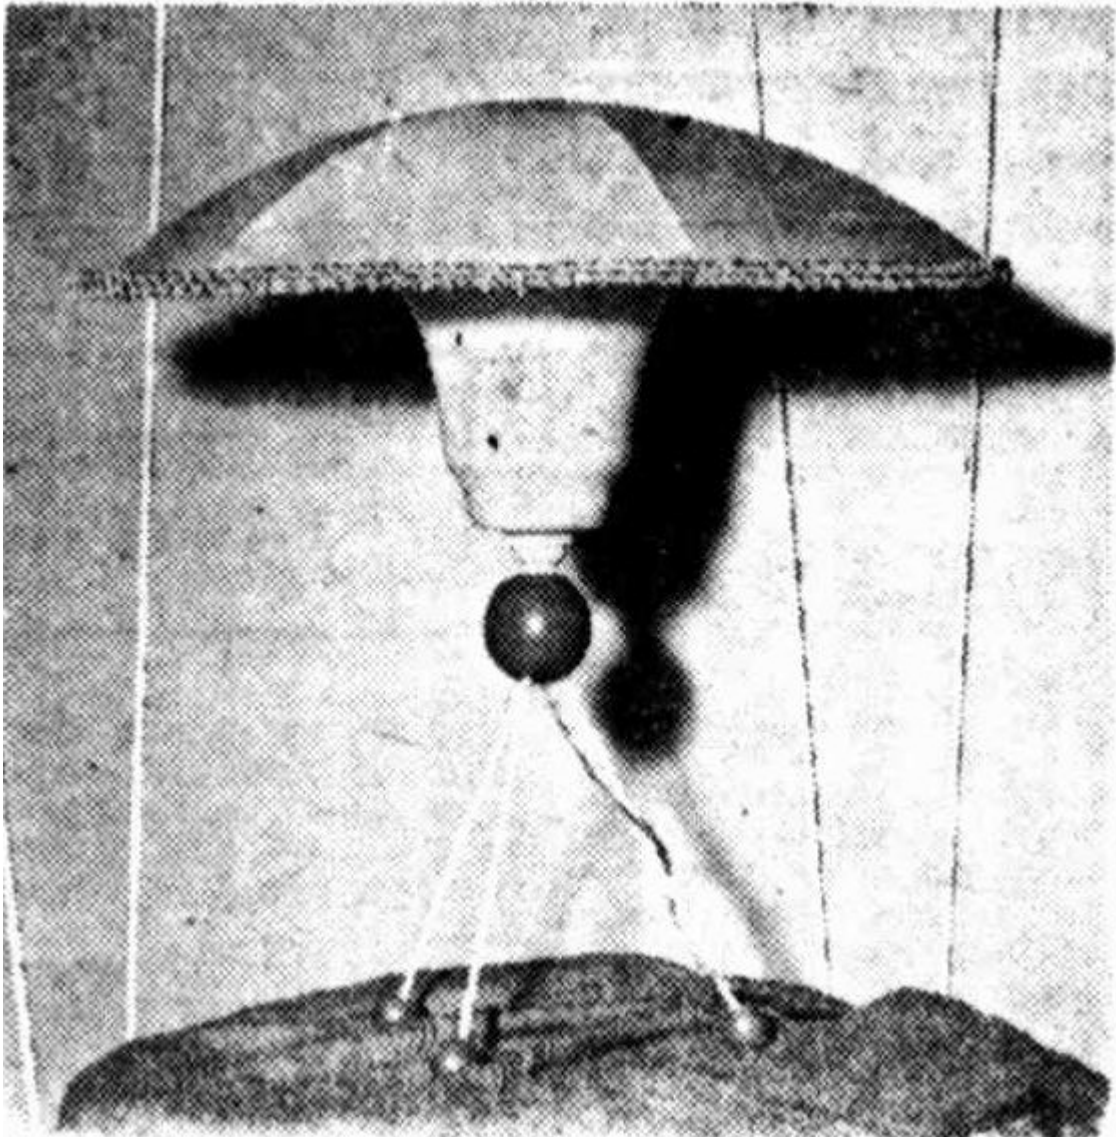

NEW FLYING SAUCER LAMP

Flying saucer shade for this unusual lamp brings it right up to date. It has a wrought iron tripod stand with green knobs at the base which match the trim on the shade.